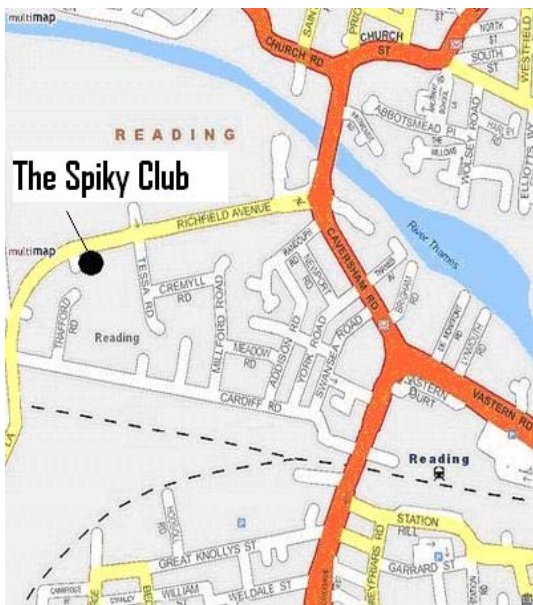

The winning team will be the one that scored the Tournament Points. Victory Points will be used in a tie.

Awards

There will be awards for the team that comes First, Second and for Best Force.

The winner of Best Force is for individual players, and not teams. It will go to the player who the judges feel to have the most visually impressive and outstanding force.

Good Luck!

Location

The Spiky Club is held at the Post Office Sports and Social Club, Richfield Av, Reading, RG1 8EQ. This is between Indespension and Brandon Tools.

Richfield Av. can be approached from the A4074, A4155, A329 or the A33. **There is free parking at the Spiky Club.**

Food & Drink

Tea, Coffee and Juice will be available during registration. At 12pm the bar will

open. Lunch is provided for players. You can bring your own bottles of water.

Accommodation

Abbey House Hotel

118 Connaught Road
Reading, RG30 2UF
0118 959 0549
www.theabbeyhousehotel.co.uk

Bow Guest House

25 Russell Street
Reading, RG1 7XD
0118 959 8279
www.bowquesthouse.co.uk

Caversham House Lodge

133 Caversham Rd
Reading, RG1 8AS
0118 957 3529
www.cavershamhouselodge.co.uk

Crescent Hotel

35 Coley Avenue
Reading, RG1 6LL
0118 950 7980
www.crescenthotelreading.com

Premier Inn Reading (Caversham Bridge)

Richfield Ave, Reading
0870 111 2932
www.premierinn.com

Russel Court Hotel

27 Russell Street
Reading, RG1 7XD
0118 956 9014
www.russelcourt.com

Travelodge Central

Oxthorn House
60 Oxford Road
Reading, RG1 7LT
0871 984 6211
www.travelodge.co.uk

This material is completely unofficial and in no way endorsed by Games Workshop Limited. The Double-Headed/Imperial Eagle device, the 40k device, 'Eavy Metal, the Games Workshop logo, Games Workshop, Golden Demon, Space Marine, Warhammer, White Dwarf, and all associated marks, names, characters, illustrations and images from the Warhammer world and Warhammer 40,000 universe are either ®, TM and/or © Games Workshop Ltd 2000-2003, variably registered in the UK and other countries around the world. Used without permission. No challenge to their status intended. All Rights Reserved.